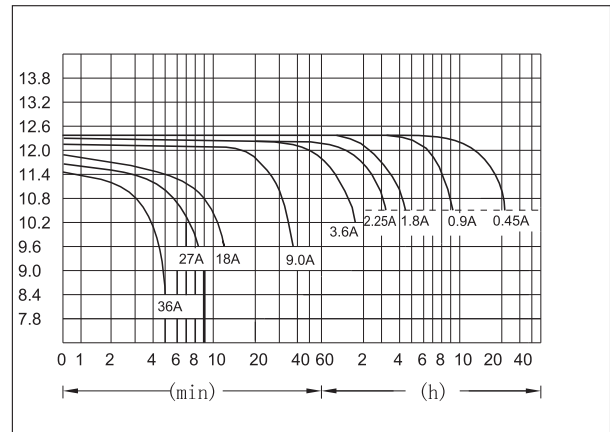

ALPHA HOUSE

intelligent power

AH12-9(12V9AH)

Outer dimensions & Terminal (mm)

Specifications

Nominal Voltage		12V
Rated capacity (20 hour rate)		9.0Ah
Dimensions	Total Height	100mm (3.94 inches)
	Height	94mm (3.70 inches)
	Length	151mm (5.94 inches)
	Width	65mm (2.56 inches)
Weight Approx		2.50Kg(5.53lbs)

Discharge Curves 25°C(77°F)

Characteristics

Design Life	EUROBAT: Standard commercial	
Certification	ISO9001, ISO14001, OHSAS18001, UL, CE, IEC60896-21/22	
Capacity 25°C(77°F)	20 hour rate(0.45 A)	9.00 AH
	10 hour rate(0.82 A)	8.20 AH
	5 hour rate(1.52 A)	7.60AH
	1 hour rate(5.40 A)	5.40 AH
	1.5 hour discharge to 10.5V	3.6 A
Internal Resistance	Full charged Battery at 25°C(77°F) 21mΩ	
Capacity affected by Temperature (20hour rate)	40°C(104°F)	102%
	25°C(77°F)	100%
	0°C(32°F)	85%
	-15°C(5°F)	65%
Self-Discharge at 25°C(77°F)	Capacity after 3 month storage	91%
	Capacity after 6 month storage	82%
	Capacity after 12 month storage	64%
Terminal	T1, T2	
Charge (constant Voltage)	Cycle	Initial Charging Current less than 3.60A Voltage 14.10-14.40V
	Float	Voltage 13.50-13.80V

Cycling Curve 25°C(77°F)

Constant Current (Amp) and Constant Power (Watt) Discharge Table at 25°C (77°F)

Time		5min	10min	15min	30min	1h	2h	3h	4h	5h	8h	10h	20h
9.60V	A	32.40	20.30	15.75	10.35	5.85	3.15	2.34	1.86	1.58	1.04	0.86	0.47
	W	343.44	246.25	168.53	111.78	63.77	34.34	25.74	20.46	17.37	11.57	9.49	5.21
10.20V	A	29.70	19.87	14.47	9.83	5.58	3.02	2.30	1.80	1.55	1.03	0.84	0.45
	W	328.19	242.61	161.40	110.53	62.78	34.15	25.93	20.43	17.58	11.65	9.49	5.15
10.50V	A	27.54	18.99	13.50	9.52	5.40	2.96	2.25	1.71	1.53	1.01	0.83	0.45
	W	308.49	233.64	152.55	108.58	61.56	33.92	25.76	19.67	17.60	11.64	9.52	5.18
10.80V	A	25.08	18.15	12.60	9.09	5.22	2.89	2.21	1.68	1.46	0.99	0.81	0.44
	W	284.66	226.91	144.27	104.99	60.29	33.35	25.58	19.57	17.04	11.49	9.39	5.11
11.10V	A	21.69	17.10	11.70	8.46	4.95	2.81	2.12	1.65	1.40	0.96	0.79	0.43
	W	249.44	217.51	135.72	98.98	57.92	32.91	24.85	19.47	16.51	11.33	9.29	5.04