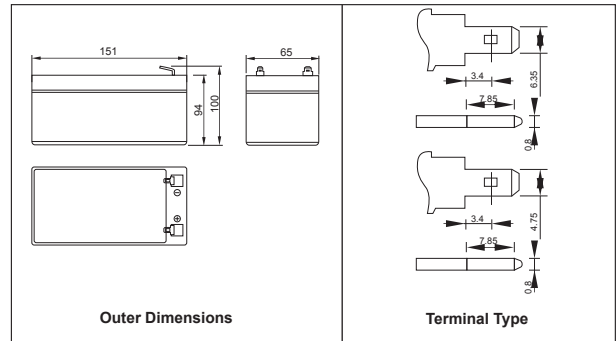

ALPHA HOUSE

intelligent power

AH12-9(12V9AH)

Outer dimensions & Terminal (mm)

Specifications

Nominal Voltage		12V
Rated capacity (20 hour rate)		9.0Ah
Dimensions	Total Height	100mm (3.94 inches)
	Height	94mm (3.70 inches)
	Length	151mm (5.94 inches)
	Width	65mm (2.56 inches)
Weight Approx		2.50Kg(5.53lbs)

Discharge Curves 25°C(77°F)

Characteristics

Design Life	EUROBAT: Standard commercial	
Certification	ISO9001, ISO14001, OHSAS18001, UL, CE, IEC60896-21/22	
Capacity 25°C(77°F)	20 hour rate(0.45 A)	9.00 AH
	10 hour rate(0.82 A)	8.20 AH
	5 hour rate(1.52 A)	7.60AH
	1 hour rate(5.40 A)	5.40 AH
	1.5 hour discharge to 10.5V	3.6 A
Internal Resistance	Full charged Battery at 25°C(77°F) 21mΩ	
Capacity affected by Temperature (20hour rate)	40°C(104°F)	102%
	25°C(77°F)	100%
	0°C(32°F)	85%
	-15°C(5°F)	65%
Self-Discharge at 25°C(77°F)	Capacity after 3 month storage	91%
	Capacity after 6 month storage	82%
	Capacity after 12 month storage	64%
Terminal	T1, T2	
Charge (constant Voltage)	Cycle	Initial Charging Current less than 3.60A Voltage 14.10-14.40V
	Float	Voltage 13.50-13.80V

Cycling Curve 25°C(77°F)

Constant Current (Amp) and Constant Power (Watt) Discharge Table at 25°C (77°F)

Time		5min	10min	15min	30min	1h	2h	3h	4h	5h	8h	10h	20h
9.60V	A	32.40	20.30	15.75	10.35	5.85	3.15	2.34	1.86	1.58	1.04	0.86	0.47
	W	343.44	246.25	168.53	111.78	63.77	34.34	25.74	20.46	17.37	11.57	9.49	5.21
10.20V	A	29.70	19.87	14.47	9.83	5.58	3.02	2.30	1.80	1.55	1.03	0.84	0.45
	W	328.19	242.61	161.40	110.53	62.78	34.15	25.93	20.43	17.58	11.65	9.49	5.15
10.50V	A	27.54	18.99	13.50	9.52	5.40	2.96	2.25	1.71	1.53	1.01	0.83	0.45
	W	308.49	233.64	152.55	108.58	61.56	33.92	25.76	19.67	17.60	11.64	9.52	5.18
10.80V	A	25.08	18.15	12.60	9.09	5.22	2.89	2.21	1.68	1.46	0.99	0.81	0.44
	W	284.66	226.91	144.27	104.99	60.29	33.35	25.58	19.57	17.04	11.49	9.39	5.11
11.10V	A	21.69	17.10	11.70	8.46	4.95	2.81	2.12	1.65	1.40	0.96	0.79	0.43
	W	249.44	217.51	135.72	98.98	57.92	32.91	24.85	19.47	16.51	11.33	9.29	5.04