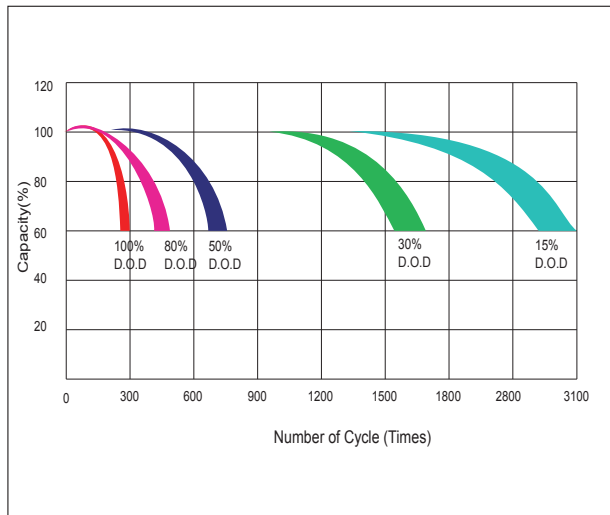

ALPHA HOUSE

intelligent power

AH12-9(12V9AH)

Outer dimensions & Terminal (mm)

Specifications

Nominal Voltage		12V
Rated capacity (20 hour rate)		9.0Ah
Dimensions	Total Height	100mm (3.94 inches)
	Height	94mm (3.70 inches)
	Length	151mm (5.94 inches)
	Width	65mm (2.56 inches)
Weight Approx		2.50Kg(5.53lbs)

Discharge Curves 25°C(77°F)

Characteristics

Design Life	EUROBAT: Standard commercial	
Certification	ISO9001, ISO14001, OHSAS18001, UL, CE, IEC60896-21/22	
Capacity 25°C(77°F)	20 hour rate(0.45 A)	9.00 AH
	10 hour rate(0.82 A)	8.20 AH
	5 hour rate(1.52 A)	7.60AH
	1 hour rate(5.40 A)	5.40 AH
	1.5 hour discharge to 10.5V	3.6 A
Internal Resistance	Full charged Battery at 25°C(77°F) 21mΩ	
Capacity affected by Temperature (20hour rate)	40°C(104°F)	102%
	25°C(77°F)	100%
	0°C(32°F)	85%
	-15°C(5°F)	65%
Self-Discharge at 25°C(77°F)	Capacity after 3 month storage	91%
	Capacity after 6 month storage	82%
	Capacity after 12 month storage	64%
Terminal	T1, T2	
Charge (constant Voltage)	Cycle	Initial Charging Current less than 3.60A Voltage 14.10-14.40V
	Float	Voltage 13.50-13.80V

Cycling Curve 25°C(77°F)

Constant Current (Amp) and Constant Power (Watt) Discharge Table at 25°C (77°F)

Time		5min	10min	15min	30min	1h	2h	3h	4h	5h	8h	10h	20h
9.60V	A	32.40	20.30	15.75	10.35	5.85	3.15	2.34	1.86	1.58	1.04	0.86	0.47
	W	343.44	246.25	168.53	111.78	63.77	34.34	25.74	20.46	17.37	11.57	9.49	5.21
10.20V	A	29.70	19.87	14.47	9.83	5.58	3.02	2.30	1.80	1.55	1.03	0.84	0.45
	W	328.19	242.61	161.40	110.53	62.78	34.15	25.93	20.43	17.58	11.65	9.49	5.15
10.50V	A	27.54	18.99	13.50	9.52	5.40	2.96	2.25	1.71	1.53	1.01	0.83	0.45
	W	308.49	233.64	152.55	108.58	61.56	33.92	25.76	19.67	17.60	11.64	9.52	5.18
10.80V	A	25.08	18.15	12.60	9.09	5.22	2.89	2.21	1.68	1.46	0.99	0.81	0.44
	W	284.66	226.91	144.27	104.99	60.29	33.35	25.58	19.57	17.04	11.49	9.39	5.11
11.10V	A	21.69	17.10	11.70	8.46	4.95	2.81	2.12	1.65	1.40	0.96	0.79	0.43
	W	249.44	217.51	135.72	98.98	57.92	32.91	24.85	19.47	16.51	11.33	9.29	5.04